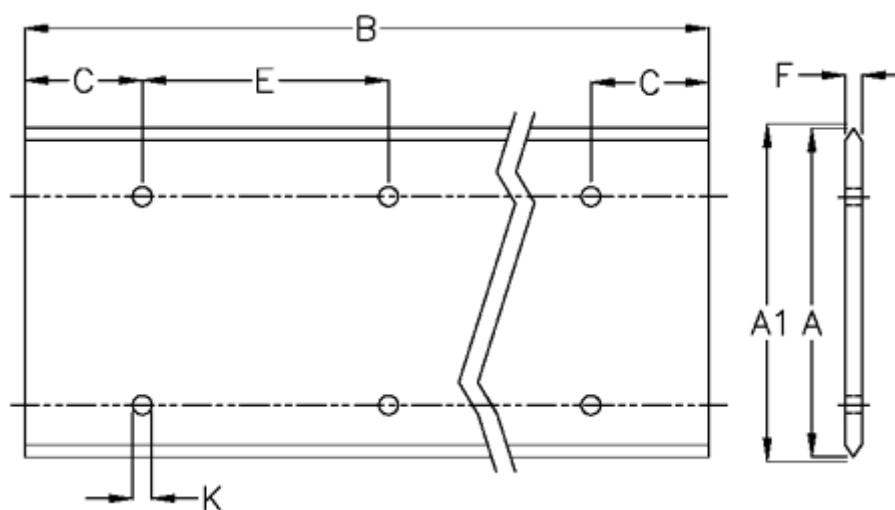

# Data Sheet

Article number: 0571241536

Description: Hepco GV3 slide L 120 L536 P3  
with counterbored holes

## Measures

A	= 120
A1	= 121.58
B	= 536
C	= 88.0
E	= 180
F	= 9.43
For bearing	= J54
K	= 11.5xM10

Precision type	= P3
Weight kg/1000	= 8.50